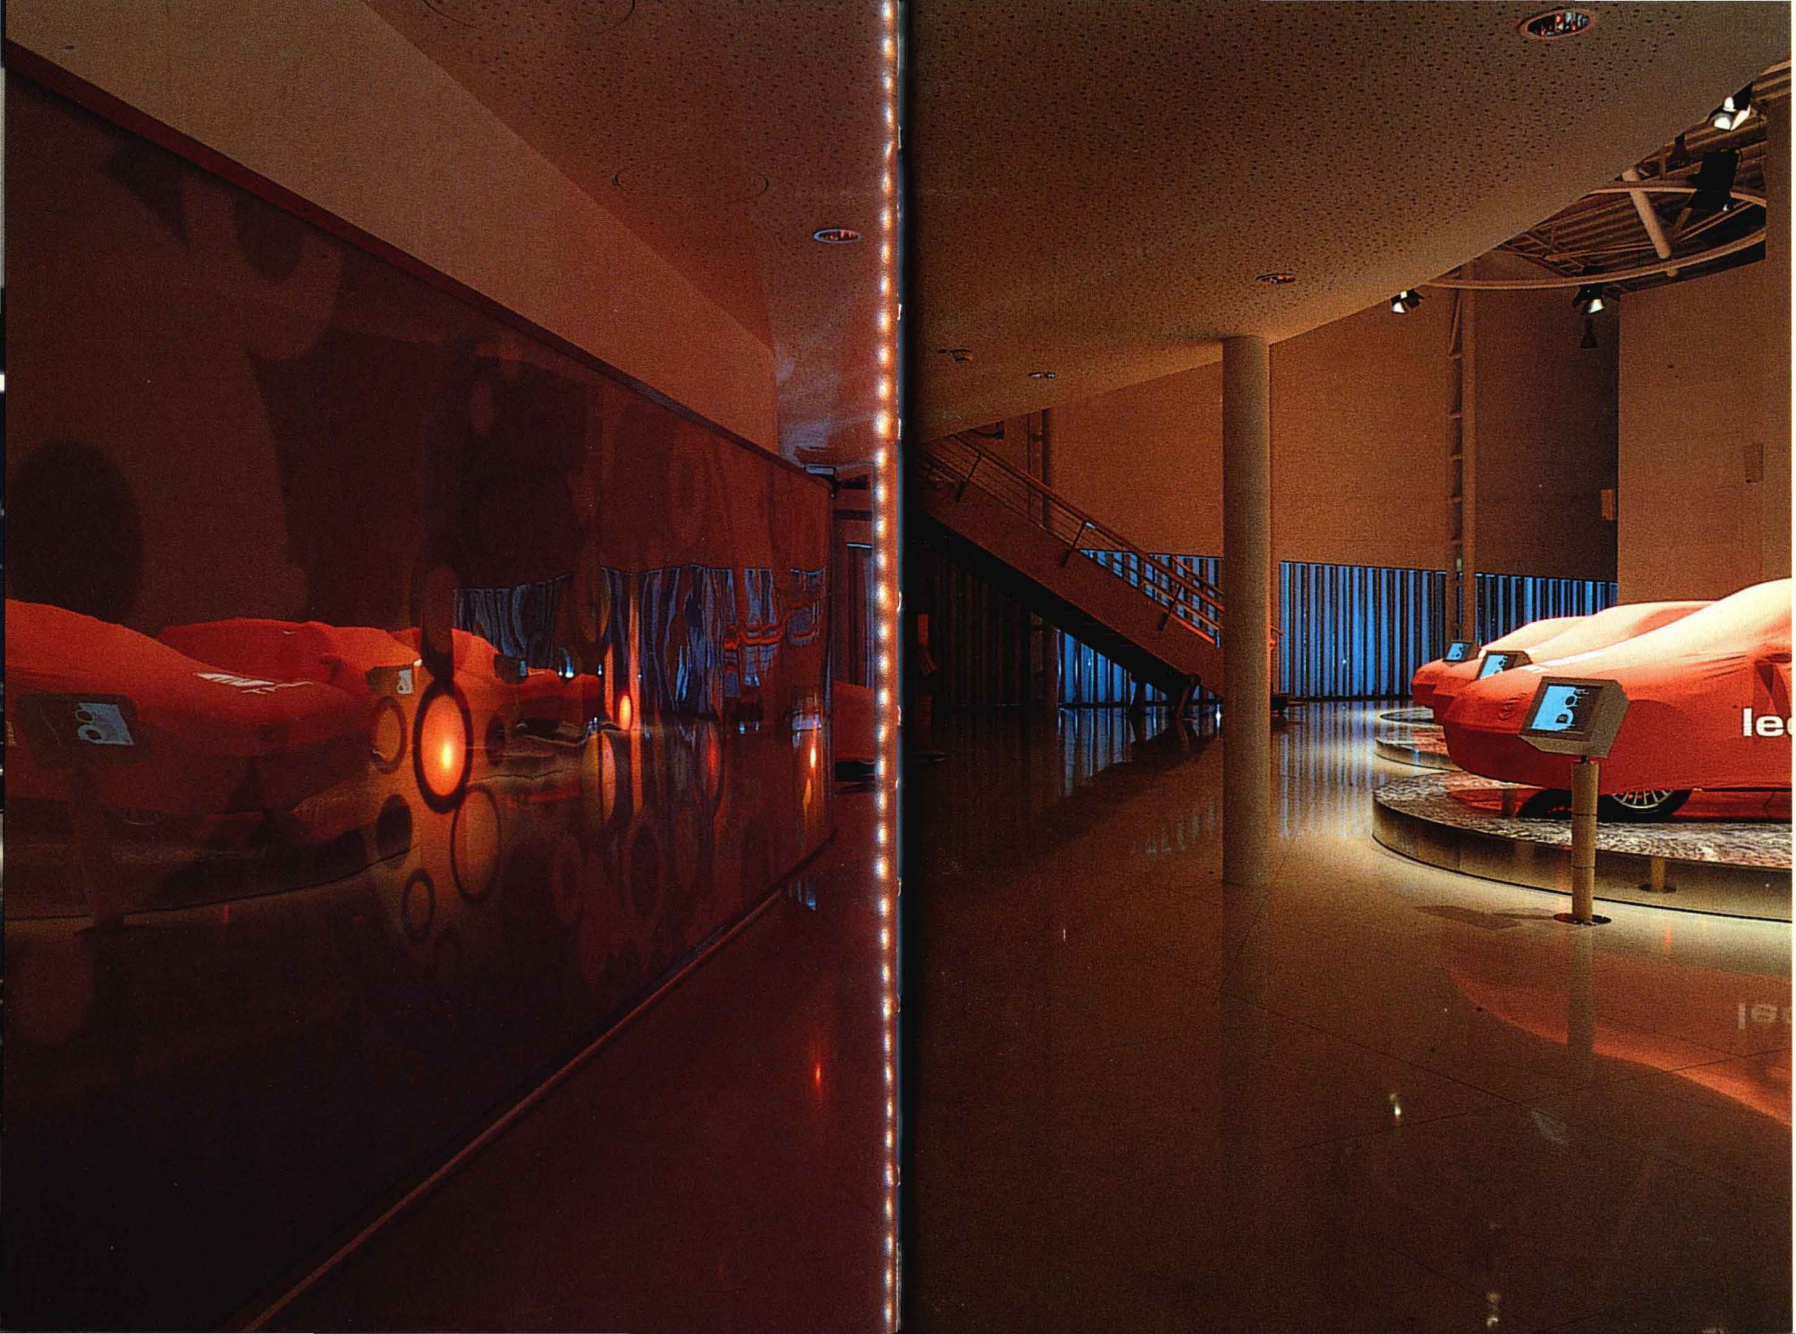

arets

38

Seastadt
1998-2000

arribas

MDS Gallery
1993-1994

ban